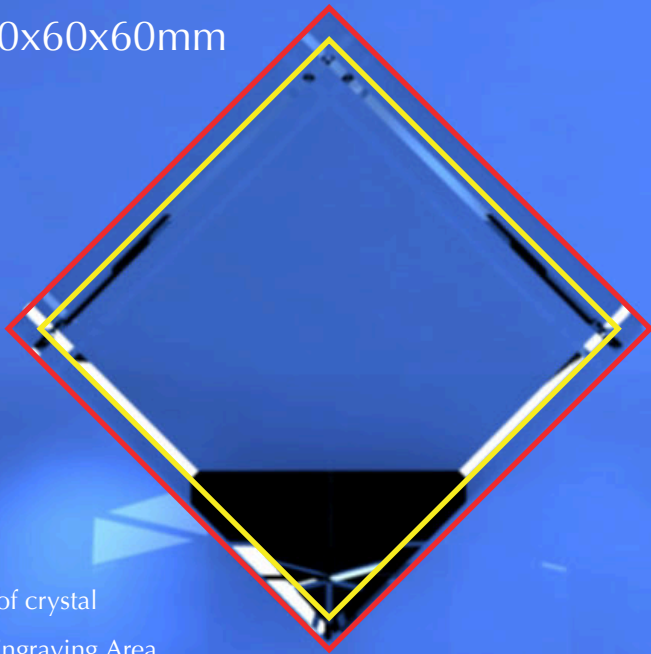

D6: 60x60x60mm

■ Edge of crystal

■ Safe Engraving Area

D6: 60x60x60mm

 Edge of crystal

 Safe Engraving Area