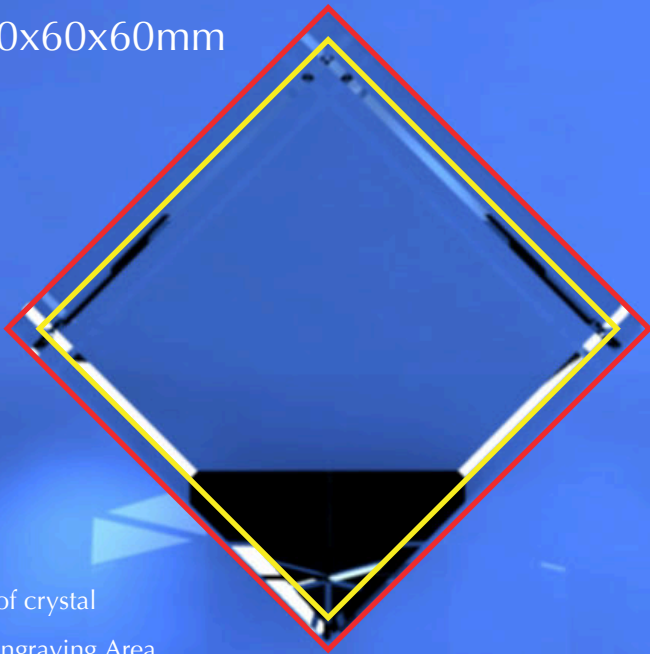

D6: 60x60x60mm

■ Edge of crystal

■ Safe Engraving Area

D6: 60x60x60mm

 Edge of crystal

 Safe Engraving Area