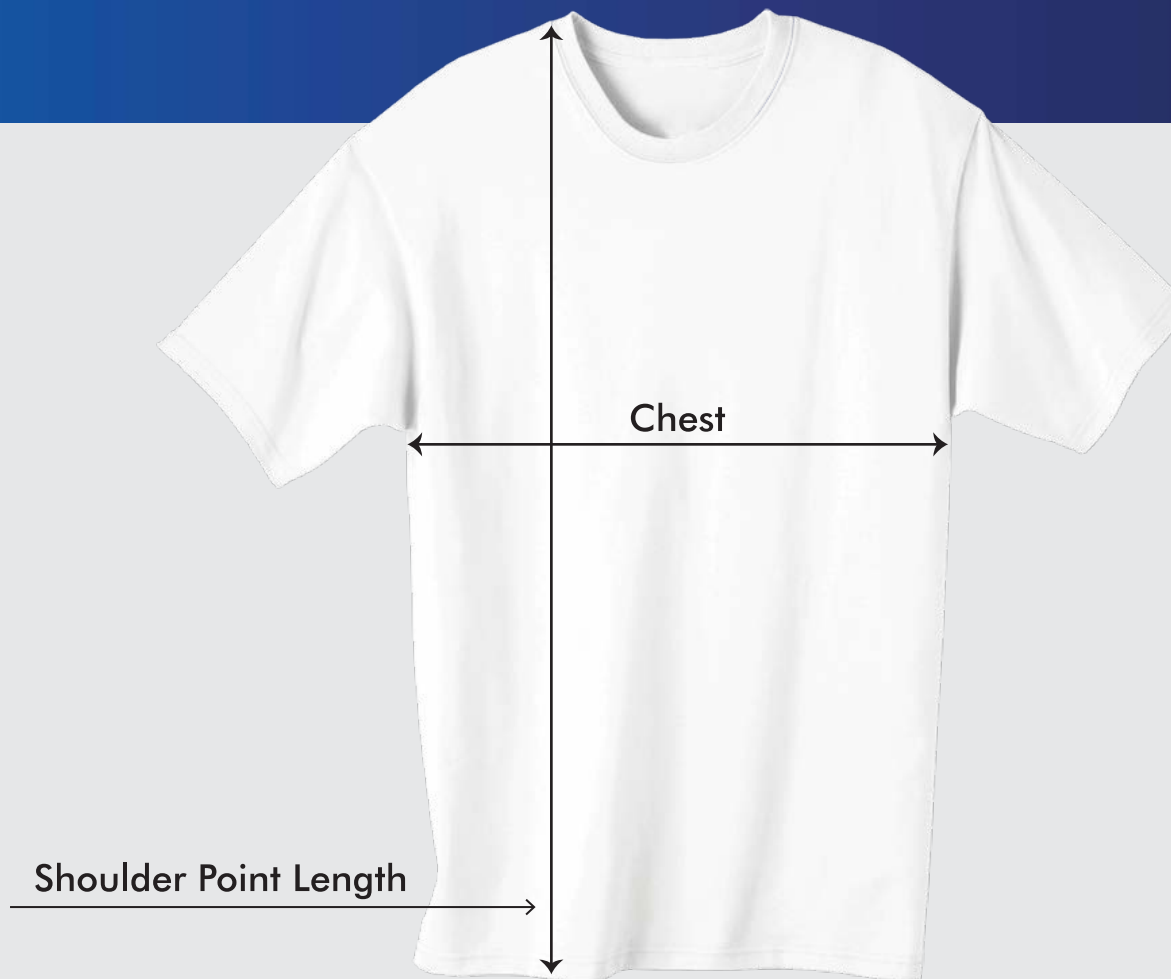

T-Shirt Size Guide

All sizes shown in centimetres

	Kids 4	Kids 6	Kids 8	Kids 10	12	14	S	M	L	XL	2XL	3XL
Chest CM	37	39	41.5	44	46.5	47	53.5	56	58.5	61	63.5	66
Shoulder Point Length CM	45.5	50	54.5	59	63.5	68	70.5	73	75.5	78	80.5	81.5